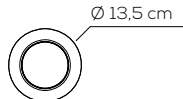

standard canopy

recessed canopy

PL URBAN P

kg 1,6 m³ 0,02

8,3 cm

Ø 13,5 cm

URBAN / driver not included

Type	Article	CCT	Colours	Source (LCC)
PL	URBAN P	1X 2700K	BC wrinkled white	LCC 17,5W - diffused beam
		2X 3000K*	BR matt bronze	
		3X 3500K	NI matt nickel	

CE IP20 CRI90  500mA - 34,7Vdc **LED** ~2200 lm* ~125 lm/W*

example composition code PL URBANP 2X NI LCC

Casambi compatibile / Casambi compatible.

 This luminaire contains a light source with the energy class F.